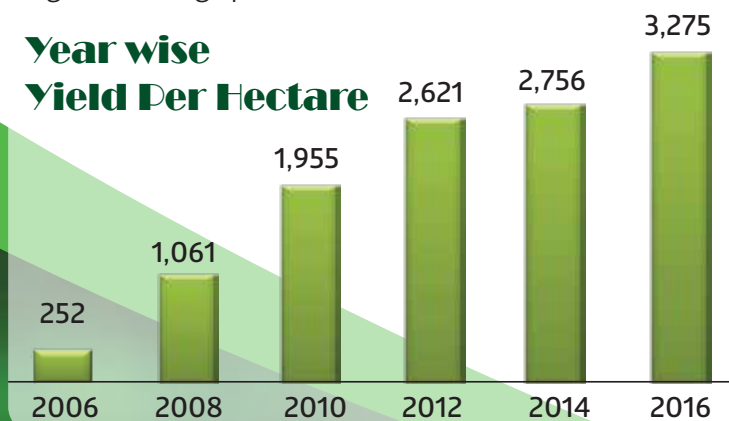

OUR STORY

Our story began in **2003** when **PNL Holdings Limited**, one of the prominent corporate houses of Bangladesh, acquired **Halda Valley Tea Estate** with a vision to produce high quality tea. Today, we are privileged to grow exceptional quality tea for millions of tea lovers every day.

Halda Valley Tea Estate is one of the **model “A” category** gardens with **100% permanent irrigation** system and **99% clone tea plants**. It was awarded the **first prize** in Tree Plantation Category by The Government of Bangladesh in **2010**.

After 13 years of inception it became one of the **highest yielding garden** through its impeccable management, best quality plants, total plantation and production process etc. , which complemented by the world standard permanent irrigation system. It's per hector production is **3275 kgs** in **2016**, whereas, the national production average is 1320 kgs per hector.

Year wise Yield Per Hectare